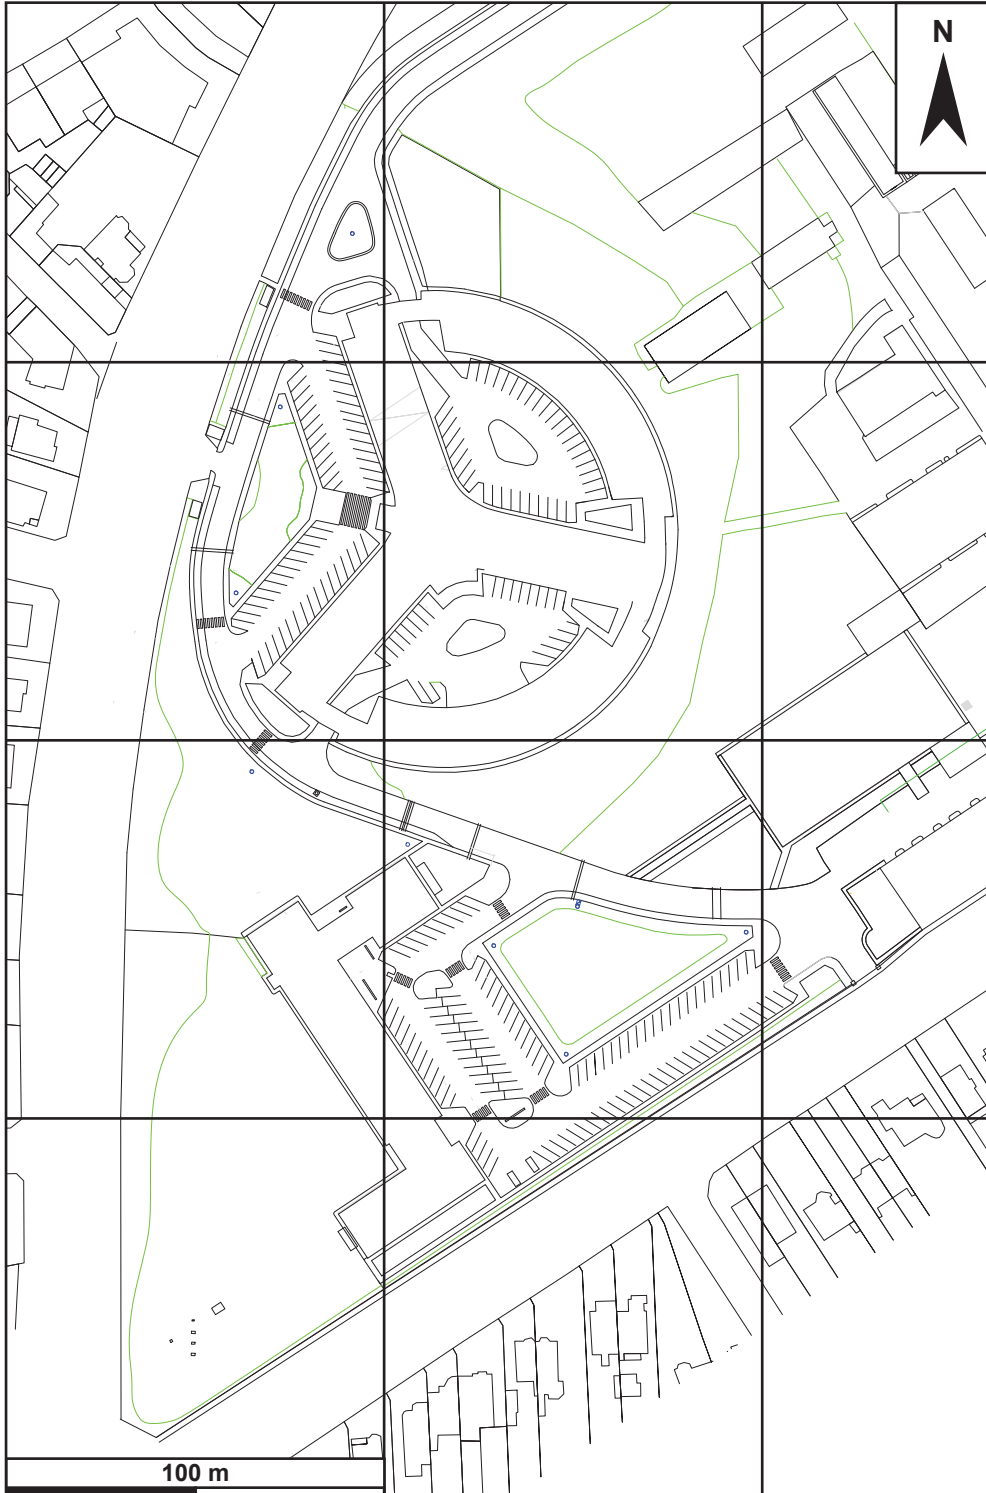

The Rock Garden, Campus Sterre, Ghent University

100 m

Printed on A4: 1 cm = 20 m